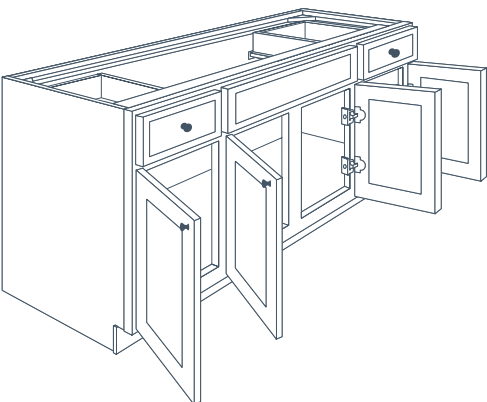

Vanity Sink Base Two Drawer Four Door

Stig

	Height	Depth	Width	Stain	Paint	Model #
	31½"	21"	59"	$505	$570	VSB602131.2
	34½"	21"	59"	$570	$644	VSB602134.2

Salvo / Pallini / Fiske

	Height	Depth	Width	Stain	Paint	Model #
	31½"	21"	59½"	$639	$723	VSB602131.2
	34½"	21"	59½"	$723	$821	VSB602134.2

Boden

	Height	Depth	Width	Stain	Paint	Model #
	31½"	21"	59½"	$762	$865	VSB602131.2
	34½"	21"	59½"	$865	$983	VSB602134.2