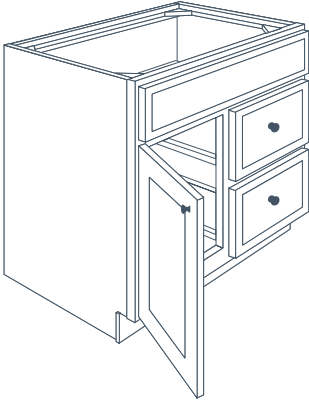

④ Select Vanity Configuration & Size

Vanity Combination
Drawer Two Drawer

Stig

Height	Depth	Width	Stain	Paint	Model #
31½"	21"	24"	$360	$403	VCD242131 (DL2/DR2)
31½"	21"	30"	$393	$440	VCD302131 (DL2/DR2)
31½"	21"	36"	$428	$481	VCD362131 (DL2/DR2)

Salvo / Pallini / Fiske

Height	Depth	Width	Stain	Paint	Model #
31½"	21"	24"	$449	$505	VCD242131 (DL2/DR2)
31½"	21"	30"	$491	$554	VCD302131 (DL2/DR2)
31½"	21"	36"	$538	$607	VCD362131 (DL2/DR2)

Boden

Height	Depth	Width	Stain	Paint	Model #
31½"	21"	24"	$531	$599	VCD242131 (DL2/DR2)
31½"	21"	30"	$582	$658	VCD302131 (DL2/DR2)
31½"	21"	36"	$639	$724	VCD362131 (DL2/DR2)