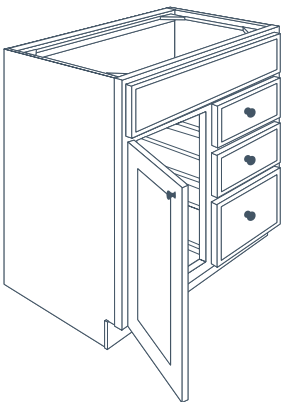

Vanity Combination
Drawer Three Drawer

Stig

Height	Depth	Width	Stain	Paint	Model #
34½"	21"	24"	$441	$490	VCD242134 (DL3/DR3)
34½"	21"	30"	$478	$533	VCD302134 (DL3/DR3)
34½"	21"	36"	$519	$580	VCD362134 (DL3/DR3)

Salvo / Pallini / Fiske

Height	Depth	Width	Stain	Paint	Model #
34½"	21"	24"	$543	$607	VCD242134 (DL3/DR3)
34½"	21"	30"	$591	$663	VCD302134 (DL3/DR3)
34½"	21"	36"	$645	$725	VCD362134 (DL3/DR3)

Boden

Height	Depth	Width	Stain	Paint	Model #
34½"	21"	24"	$637	$715	VCD242134 (DL3/DR3)
34½"	21"	30"	$696	$783	VCD302134 (DL3/DR3)
34½"	21"	36"	$761	$858	VCD362134 (DL3/DR3)