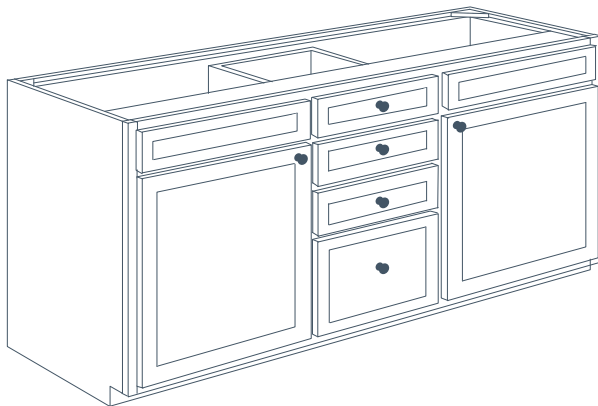

Classic Vanity
Door Style: Pallini
Finish: Caramel
Countertop: Bianco Tropical Natural Granite

④ Select Vanity Configuration & Size

Vanity Sink Base Double Bowl

31½" height option, three drawers.

34½" height option, four drawers.