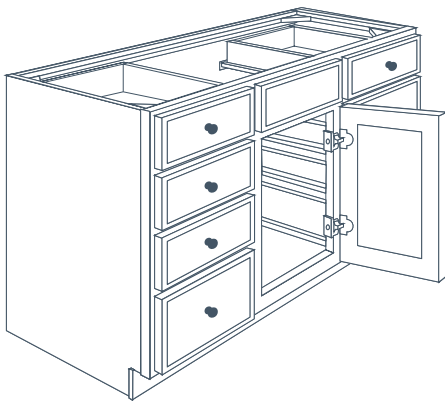

Vanity Combination Drawer Eight Drawer Single Door