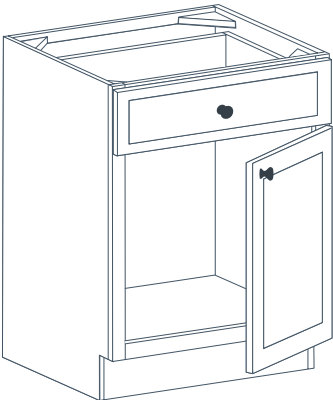

Vanity Base Single Door

Stig

	Height	Depth	Width	Stain	Paint	Model #
	31½"	21"	12"	$214	$240	VB122131 (L/R)
	31½"	21"	15"	$226	$254	VB152131 (L/R)
	31½"	21"	18"	$239	$269	VB182131 (L/R)
	34½"	21"	12"	$240	$271	VB122134 (L/R)
	34½"	21"	15"	$254	$287	VB1521341 (L/R)
	34½"	21"	18"	$269	$304	VB182134 (L/R)

Salvo / Pallini / Fiske

	Height	Depth	Width	Stain	Paint	Model #
	31½"	21"	12"	$269	$303	VB122131 (L/R)
	31½"	21"	15"	$285	$322	VB152131 (L/R)
	31½"	21"	18"	$302	$341	VB182131 (L/R)
	34½"	21"	12"	$303	$343	VB122134 (L/R)
	34½"	21"	15"	$322	$364	VB1521341 (L/R)
	34½"	21"	18"	$341	$387	VB182134 (L/R)

Boden

	Height	Depth	Width	Stain	Paint	Model #
	31½"	21"	12"	$319	$361	VB122131 (L/R)
	31½"	21"	15"	$338	$383	VB152131 (L/R)
	31½"	21"	18"	$360	$408	VB182131 (L/R)
	34½"	21"	12"	$361	$410	VB122134 (L/R)
	34½"	21"	15"	$384	$436	VB1521341 (L/R)
	34½"	21"	18"	$408	$463	VB182134 (L/R)