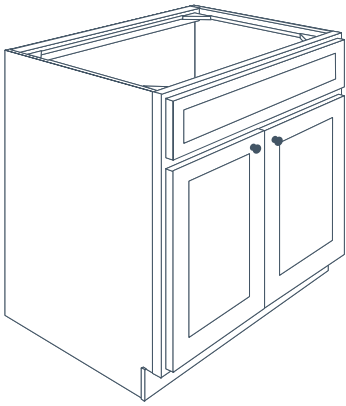

Vanity Sink Base Butt Door

Stig

	Height	Depth	Width	Stain	Paint	Model #
	31½"	21"	24"	$162	$186	VSB242131BUTT
	31½"	21"	30"	$192	$221	VSB302131BUTT
	31½"	21"	36"	$228	$263	VSB362131BUTT
	34½"	21"	24"	$186	$214	VSB242134BUTT
	34½"	21"	30"	$221	$254	VSB302134BUTT
	34½"	21"	36"	$262	$302	VSB362134BUTT

Salvo / Pallini / Fiske

	Height	Depth	Width	Stain	Paint	Model #
	31½"	21"	24"	$212	$244	VSB242131BUTT
	31½"	21"	30"	$252	$289	VSB302131BUTT
	31½"	21"	36"	$299	$344	VSB362131BUTT
	34½"	21"	24"	$244	$281	VSB242134BUTT
	34½"	21"	30"	$290	$333	VSB302134BUTT
	34½"	21"	36"	$344	$396	VSB362134BUTT

Boden

	Height	Depth	Width	Stain	Paint	Model #
	31½"	21"	24"	$259	$297	VSB242131BUTT
	31½"	21"	30"	$307	$353	VSB302131BUTT
	31½"	21"	36"	$365	$420	VSB362131BUTT
	34½"	21"	24"	$297	$342	VSB242134BUTT
	34½"	21"	30"	$353	$406	VSB302134BUTT
	34½"	21"	36"	$419	$482	VSB362134BUTT