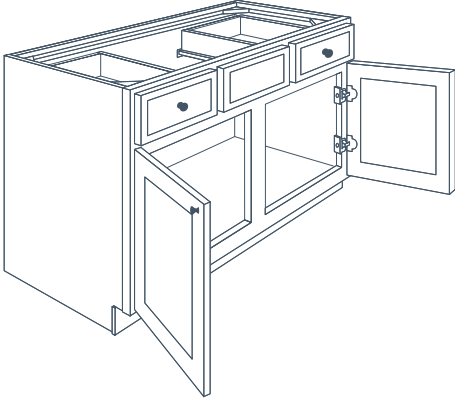

Boden

Full Overlay
AF5M7
Sku: 1001546584

④ Select Vanity Configuration & Size

See page 7 for reference when configuring your space.

Vanity Sink Base Two Drawer Double Door

Stig

	Height	Depth	Width	Stain	Paint	Model #
	31½"	21"	48"	\$378	\$434	VSB362131.2
	34½"	21"	48"	\$423	\$486	VSB362134.2