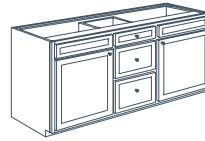

See page 19 for the entire selection of cabinet sizes.

Sample Space

Vanity Linen Cabinet Tall

Filler (x2)

Vanity Sink Base Double Bowl

Toe kick

Sample Space Configuration*

*Toe Kick will need to be ordered with all Classic Vanities. Hardware not included.