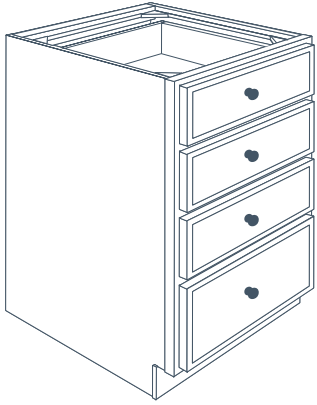

④ Select Classic Vanity Configuration & Size

Vanity Drawer Four Drawer

Stig

	Height	Depth	Width	Stain	Paint	Model #
	34½"	21"	12"	$398	$435	VBD122134.4
	34½"	21"	15"	$417	$456	VBD152134.4
	34½"	21"	18"	$436	$479	VBD182134.4

Salvo / Pallini / Fiske

	Height	Depth	Width	Stain	Paint	Model #
	34½"	21"	12"	$475	$523	VBD122134.4
	34½"	21"	15"	$499	$551	VBD152134.4
	34½"	21"	18"	$525	$581	VBD182134.4

Boden

	Height	Depth	Width	Stain	Paint	Model #
	34½"	21"	12"	$545	$604	VBD122134.4
	34½"	21"	15"	$575	$638	VBD152134.4
	34½"	21"	18"	$606	$675	VBD182134.4