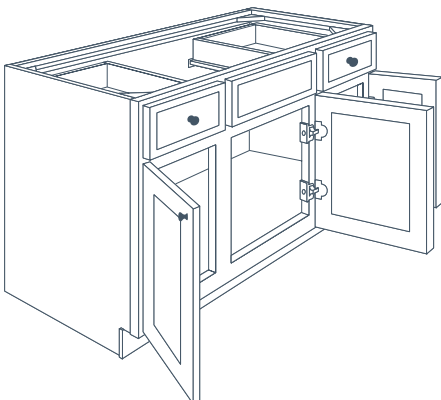

Vanity Sink Base
Two Drawer Three Door