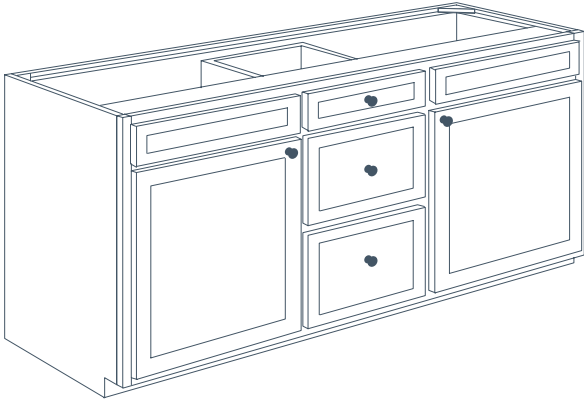

④ Select Vanity Configuration & Size

Vanity Sink Base Double Bowl

31½" height option, three drawers.

34½" height option, four drawers.