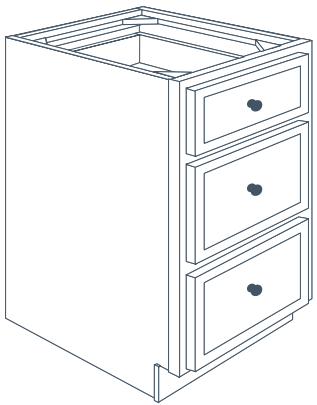

Vanity Drawer Three Drawer

Stig

	Height	Depth	Width	Stain	Paint	Model #
	31½"	21"	12"	$333	$366	VBD122131.3
	31½"	21"	15"	$350	$385	VBD152131.3
	31½"	21"	18"	$367	$405	VBD182131.3
	34½"	21"	12"	$366	$421	VBD122134.3
	34½"	21"	15"	$385	$443	VBD152134.3
	34½"	21"	18"	$405	$466	VBD182134.3

Salvo / Pallini / Fiske

	Height	Depth	Width	Stain	Paint	Model #
	31½"	21"	12"	$402	$445	VBD122131.3
	31½"	21"	15"	$423	$469	VBD152131.3
	31½"	21"	18"	$446	$496	VBD182131.3
	34½"	21"	12"	$445	$511	VBD122134.3
	34½"	21"	15"	$469	$539	VBD152134.3
	34½"	21"	18"	$496	$571	VBD182134.3

Boden

	Height	Depth	Width	Stain	Paint	Model #
	31½"	21"	12"	$464	$517	VBD122131.3
	31½"	21"	15"	$491	$547	VBD152131.3
	31½"	21"	18"	$519	$580	VBD182131.3
	34½"	21"	12"	$517	$595	VBD122134.3
	34½"	21"	15"	$547	$629	VBD122134.3
	34½"	21"	18"	$580	$667	VBD182134.3