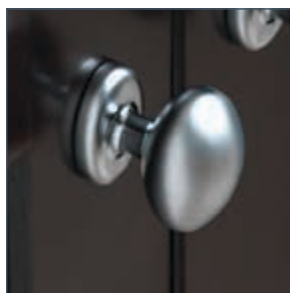

Hardware Included: Balin
/ Aluminum Hardware