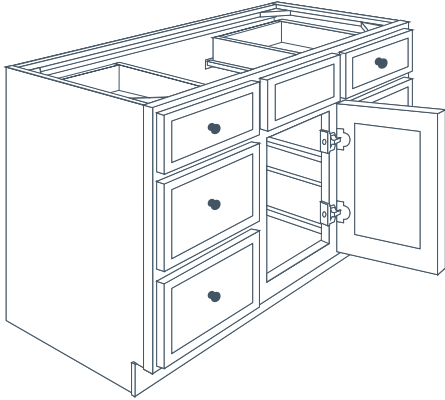

Vanity Combination Drawer Six Drawer Single Door

Stig

	Height	Depth	Width	Stain	Paint	Model #
	31½"	21"	48"	$664	$729	VCD482131.6

Salvo / Pallini / Fiske

	Height	Depth	Width	Stain	Paint	Model #
	31½"	21"	48"	$800	$886	VCD482131.6

Boden

	Height	Depth	Width	Stain	Paint	Model #
	31½"	21"	48"	$925	$1,030	VCD482131.6